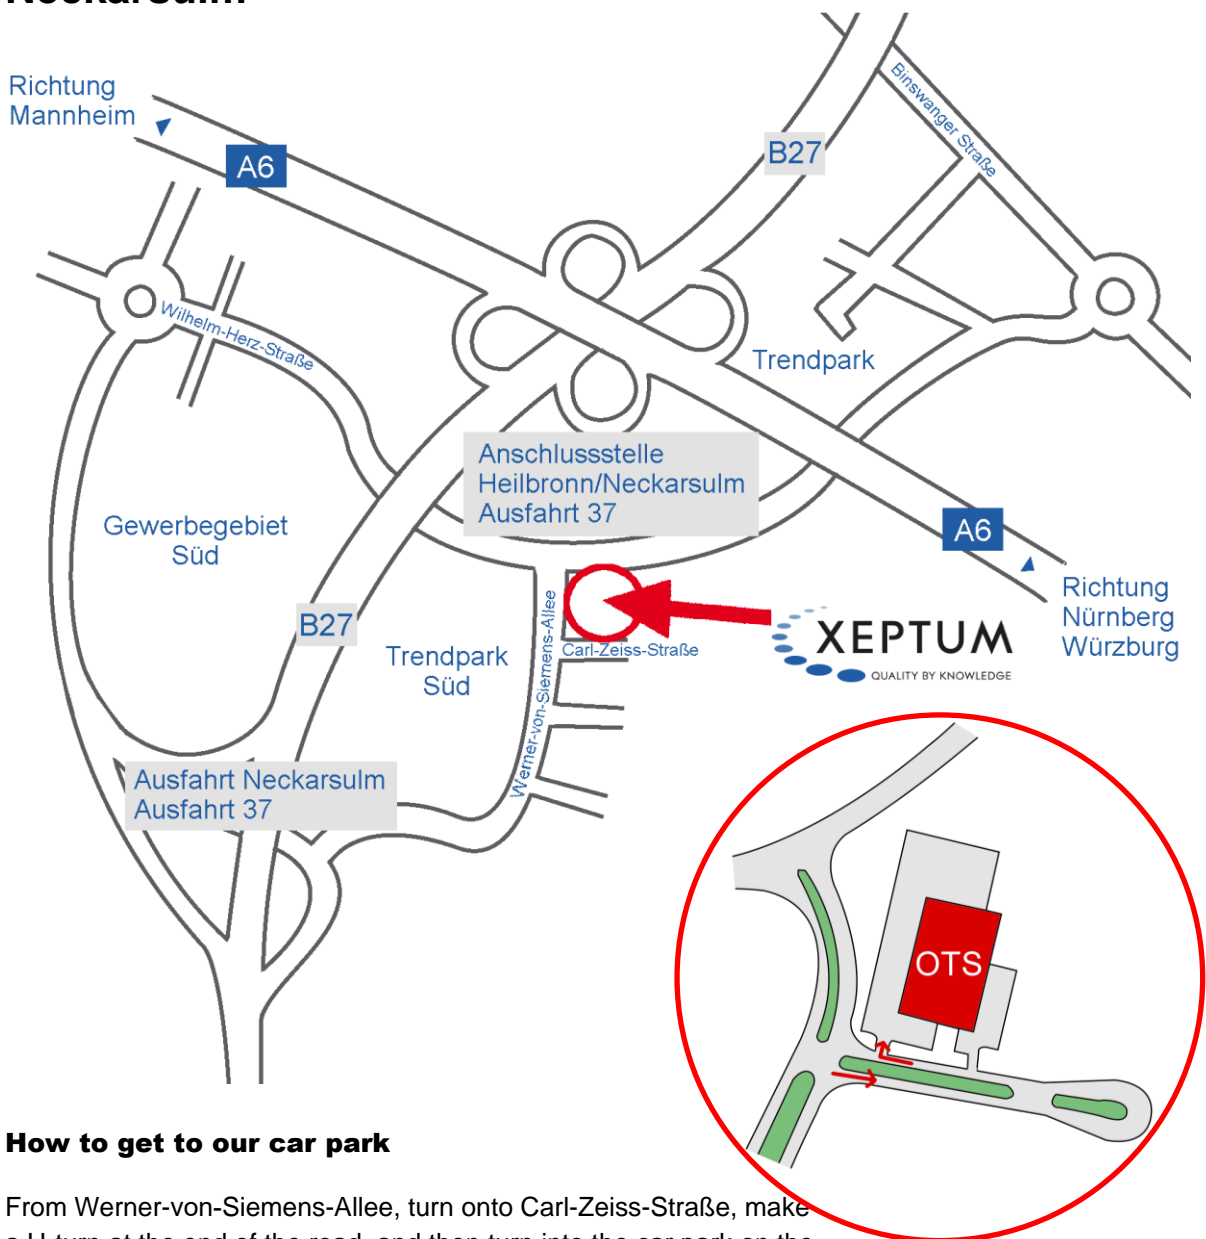

# Parking at XEPTUM

## Neckarsulm

### How to get to our car park

From Werner-von-Siemens-Allee, turn onto Carl-Zeiss-Straße, make a U-turn at the end of the road, and then turn into the car park on the right-hand side in front of the main entrance of the OTS. You can park there in the designated spaces directly at the main entrance (31-35) or behind the building (51-62). You will find us on the second floor by taking the stairs or elevator.